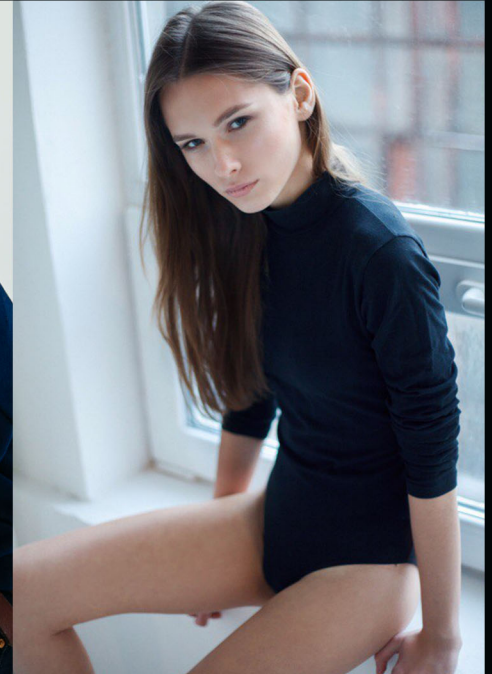

aNmoda
production

www.anmoda.jp

NASTYA

aNmoda
production

Height 171 Bust 82 Waist 59 Hips 86
Shoes 24 Hair Light Brown Eyes Grey