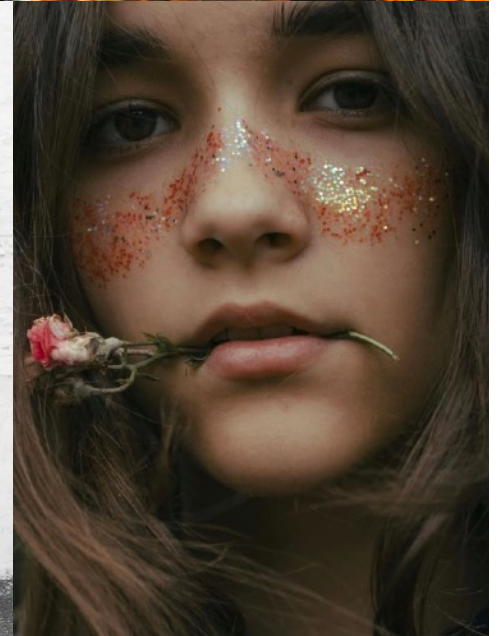

## SONYA

Height: 175 / Bust: 77 / Waist: 59 / Hips: 84

Shoes: 25 / Hair: Brown / Eyes: Hazel