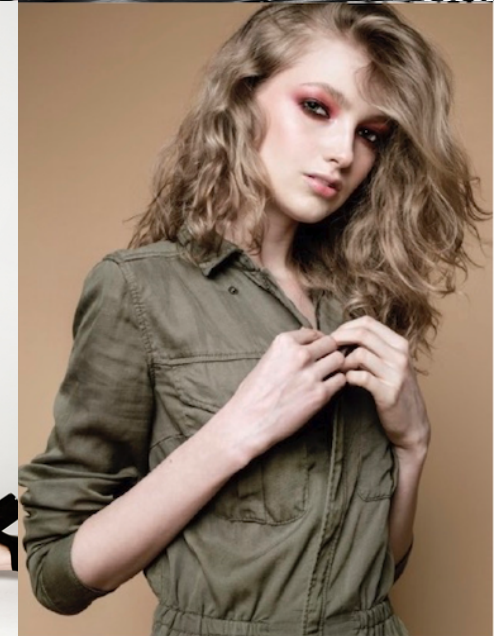

## OLHA

Height: 175 / Bust: 80 / Waist: 59 / Hips: 88

Shoes: 25 / Hair: Blonde / Eyes: Green